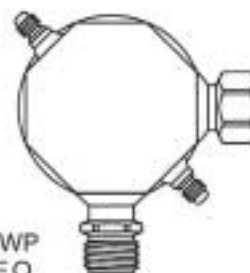

PORT: 1/4 SWP
 INLET: 3/4° F.O.
 OUTLET: 3/4° M.O.
 DIA: 89mm
 LENGTH: 230mm

YL-32119

GM

PORT: 1/4 SWP
 INLET: 3/4° F.O.
 OUTLET: 3/4° M.O.
 DIA: 89mm
 LENGTH: 230mm

YL-32133

GM

PORT: 1/4 SWP
 INLET: 3/4° F.O.
 OUTLET: 3/4° M.O.
 DIA: 89mm
 LENGTH: 230mm