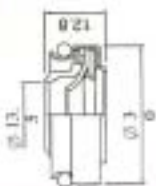

YL-N423

OE# 447040-0081
for ND 6P17