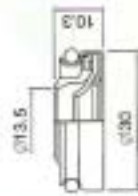

YL-N422

for Denso TV12/TV14
R134a