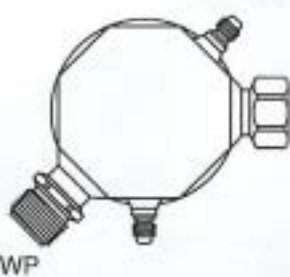

YL-32050

PORT: 1/4 SWP
INLET: 3/4" F.O.
OUTLET: 3/4" M.O.
DIA: 89mm
LENGTH: 230mm

SRP-Service Port, SWP-Switch Port