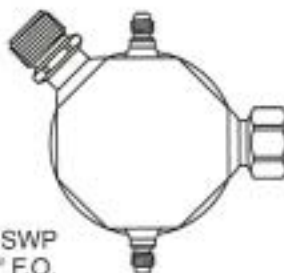

YL-32093

GM

PORT: 1/4 SWP
 INLET: 3/4° F.O.
 OUTLET: 3/4° M.O.
 DIA: 89mm
 LENGTH: 230mm

YL-32099

GM

PORT: 1/4 SWP
 INLET: 3/4° F.O.
 OUTLET: 3/4° M.O.
 DIA: 89mm
 LENGTH: 230mm

YL-32108

GM