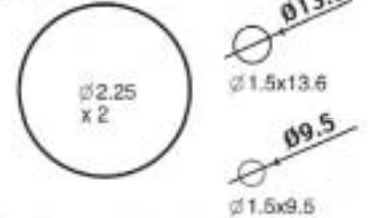

for Calsonic

YL-P003