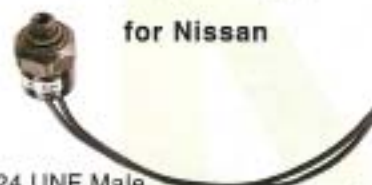

3/8-24 UNF Male
HP: (A): 27kg/cm² OFF
(B): 32kg/cm² OFF
(C): 30kg/cm² OFF
LP: 2.0kg/cm² OFF
R-12 R-134a

YL-2140A 2140B 2140C

for Nissan