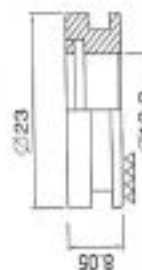

Seals

YL-N390

for SD505 (9056)
SD507 (9173)

YL-N390A

Includes
YL-N390A
YL-N390B
O-Ring

for SD505
SD507

YL-N390B

for SD505
SD507

YL-N391

for SD507 (8353)
SD508 (8390)

YL-N391A

Includes
YL-N391A
YL-N391B
O-Ring

for SD507
SD508

YL-N391B

for SD507
SD508

YL-N392

for SD709

YL-N392A

Includes
YL-N392A
YL-N392B
O-Ring

for SD709

YL-N392B

for SD709

YL-N393

for Panasonic

YL-N393A

Includes
YL-N390A
YL-N393B
O-Ring

for SD505
SD507

YL-N393B

for Panasonic

YL-N394

for ND 10P15C
ND 10P17C

YL-N394A

Includes
YL-N394A
YL-N394B
O-Ring

for ND 10P15C

YL-N394B

for ND 10P15C