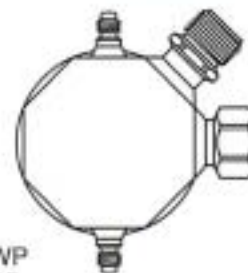

YL-32119

GM

PORT: 1/4 SWP
INLET: 3/4° F.O.
OUTLET: 3/4° M.O.
DIA: 89mm
LENGTH: 230mm