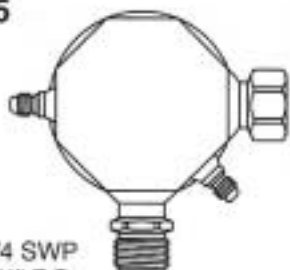

YL-32014

PORT: 1/4 SWP
INLET: 3/4" F.O.
OUTLET: 3/4" M.O.
DIA: 89mm
LENGTH: 230mm

YL-32015

GM

PORT: 1/4 SWP
INLET: 3/4" F.O.
OUTLET: 3/4" M.O.
DIA: 89mm
LENGTH: 230mm

YL-32016

PORT: 1/4 SWP
INLET: 3/4" F.O.
OUTLET: 3/4" M.O.
DIA: 89mm
LENGTH: 230mm