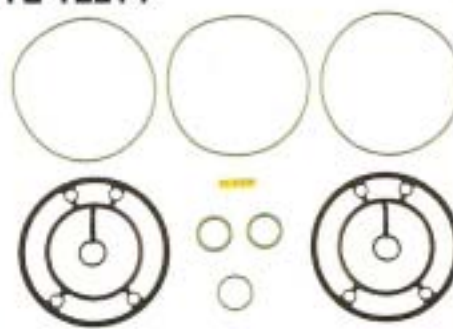

for DIESEL KIKI-DKV11D

YL-T2214