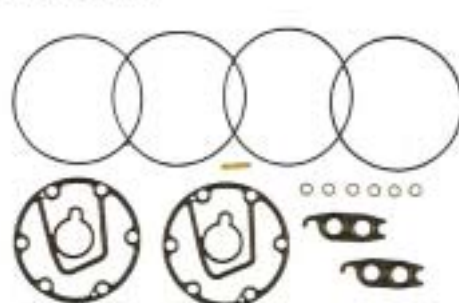

for CHRYSLER A590-C171

YL-T2110