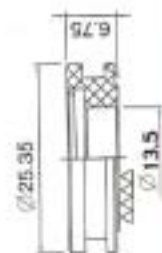

Seals

YL-N390

for SD505 (9056)
SD507 (9173)

YL-N390A

Includes
YL-N390A
YL-N390B
O-Ring

for SD505
SD507

YL-N390B

for SD505
SD507

YL-N391

for SD507 (8353)
SD508 (8390)

YL-N391A

Includes
YL-N391A
YL-N391B
O-Ring

for SD507
SD508

YL-N391B

for SD507
SD508

YL-N392

for SD709

YL-N392A

Includes
YL-N392A
YL-N392B
O-Ring

for SD709

YL-N392B

for SD709

YL-N393

for Panasonic

YL-N393A

Includes
YL-N390A
YL-N393B
O-Ring

for SD505
SD507

YL-N393B

for Panasonic

YL-N394

for ND 10P15C
ND 10P17C

YL-N394A

Includes
YL-N394A
YL-N394B
O-Ring

for ND 10P15C

YL-N394B

for ND 10P15C