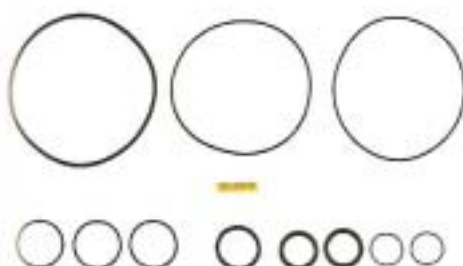

for SEIEO-SEIKI SS170PSS

YL-T2079