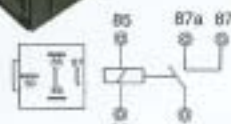

A: 12V30A
B: 24V15A
OE# 0 332 014 150
0 332 019 150
5pin