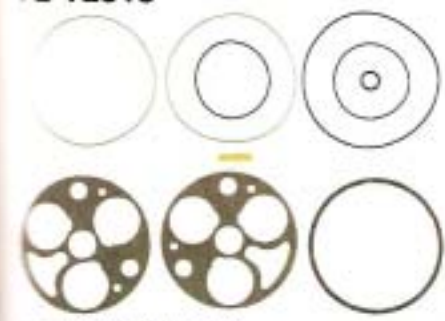

Gasket Kits

for DENSO-10PA15/17

for DENSO-10PA15/17

for DENSO-10PA20

for DENSO-10S15/17/20

for DENSO-TV10CA

for BOSCH-AXIAL

for CALSONIC-CR14

for DIESEL KIKI-DKS13G/15G

for DIESEL KIKI-DKS13S/15S

for DIESEL KIKI-DKS17S

for FORD-FS10

for FORD-FX15

YL-T2318

for HITACHI-MJ110

for HITACHI-MJ110

for HITACHI-MJ123