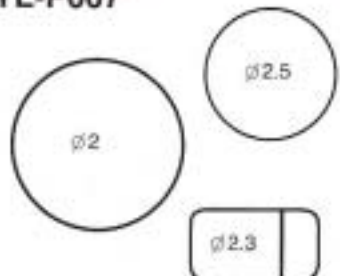

for ND 10PA15C,13C,R134a

YL-P007