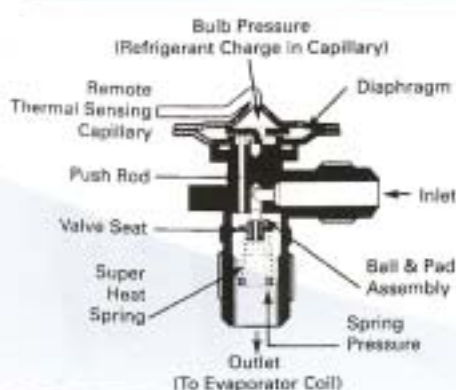

YL-4345

O-Ring
IN:5/8" OUT:3/4"
Proof Pressure 40kg/cm (1.5TON)

YL-4346

O-Ring
IN: 5/8" OUT:3/4"
Proof Pressure 40kg/cm (1.5TON)

Thermostats

YL-4305

Automotive Air-Conditioning

YL-4306