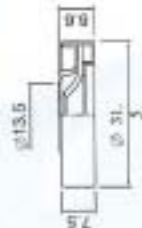

YL-N429

for Mitsubishi
NSO MSC90105
Calsonic V7

YL-N430B

for V5 DA6/HR6/HT6

YL-N438

for DKS 30C
OE#BEL 100-17E

Seals

YL-N439