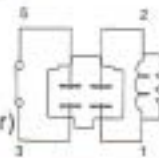

YL-5008

for Honda

OE# 515580-40610
12V20A
4pin

YL-5009

12V20A
water proof type (Rubber)
4pin

YL-5010

24V10A
water proof type (Rubber)
4pin

YL-5011D
for Honda