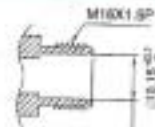

Vacuum Solenoid Valves

Vacuum Solenoid Valves

YL-4318C
YL-4318C-1

4318C   4318C-1
DC 12V   DC 24V