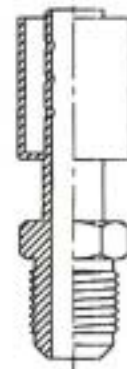

Straight Male Flare

YL-L1FA0 #6
YL-L2FA0 #8
YL-L3FA0 #10