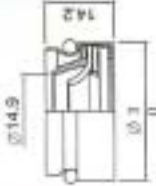

YL-N424B

for Diesel Kiki DKS16H
R134a