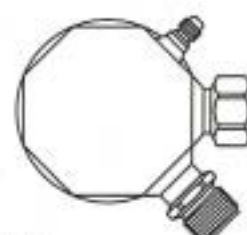

YL-31028

GM

PORT: 1/4" SWP
INLET: 3/4" F.O.
OUTLET: 3/4" M.O.
DIA: 89mm
LENGTH: 230mm