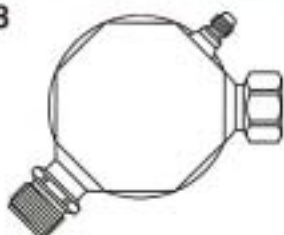

YL-31035

PORT: 1/4" SWP
 INLET: 3/4" M.O.
 OUTLET: 3/4" M.O.
 DIA: 89mm
 LENGTH: 230mm

YL-31037

GM

PORT: 1/4" SWP
 INLET: 3/4" F.O.
 OUTLET: 3/4" M.O.
 DIA: 89mm
 LENGTH: 230mm

YL-31038

PORT: 1/4" SWP
 INLET: 3/4" F.O.
 OUTLET: 3/4" M.O.
 DIA: 89mm
 LENGTH: 230mm