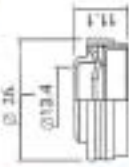

YL-N429

for Mitsubishi
NSO MSC90105
Calsonic V7