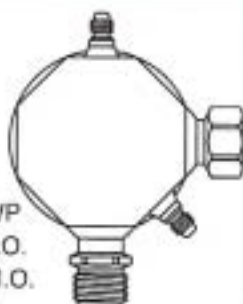

YL-32001

PORT: 1/4 SWP
INLET: 3/4" F.O.
OUTLET: 3/4" M.O.
DIA: 89mm
LENGTH: 230mm