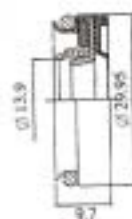

for ND 10PA20C

YL-N441