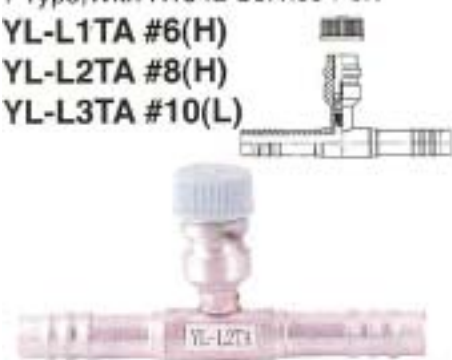

Splicer

T Type,With R134a Service Port
YL-L1TA #6(H)
YL-L2TA #8(H)
YL-L3TA #10(L)