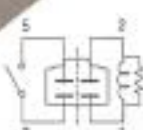

24V80A
4 pin

YL-7003
for Motorcycle

12V 30A
4pin

YL-7004
for Motorcycle

12V 30A
4pin

YL-7005
for Motorcycle

12V 30A
4pin

A/C Switches