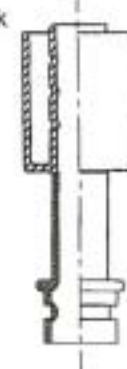

Straight Male Springlock

YL-L1GA0
YL-L2GA0
YL-L3GA0