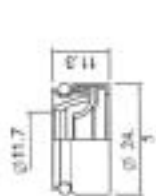

YL-N426

for SD505/507; SH-942
TR 90/105/70
MSC 090/105
Honda K600 R134a/R12