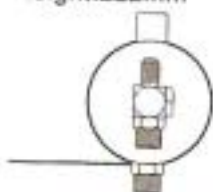

YL-0925

for Volvo-Truck
IN:3/8" M.O.
OUT:3/8" M.O.
DIA:75mm
Height:222mm