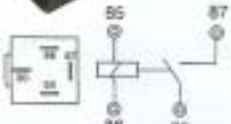

OE# 0 332 014 157
12V30A
4pin