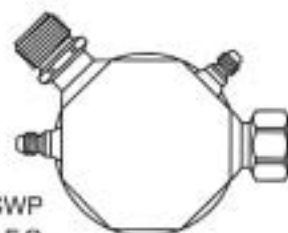

YL-32008

PORT: 1/4 SWP
INLET: 3/4" F.O.
OUTLET: 3/4" M.O.
DIA: 89mm
LENGTH: 230mm

YL-32009

PORT: 1/4 SWP
INLET: 3/4" F.O.
OUTLET: 3/4" M.O.
DIA: 89mm
LENGTH: 230mm

YL-32010

GM

PORT: 1/4 SWP
INLET: 3/4" F.O.
OUTLET: 3/4" M.O.
DIA: 89mm
LENGTH: 230mm