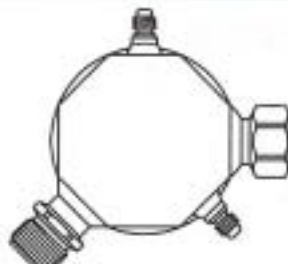

YL-32014

PORT: 1/4 SWP
INLET: 3/4" F.O.
OUTLET: 3/4" M.O.
DIA: 89mm
LENGTH: 230mm

YL-32015

GM

PORT: 1/4 SWP
INLET: 3/4" F.O.
OUTLET: 3/4" M.O.
DIA: 89mm
LENGTH: 230mm

YL-32016

PORT: 1/4 SWP
INLET: 3/4" F.O.
OUTLET: 3/4" M.O.
DIA: 89mm
LENGTH: 230mm