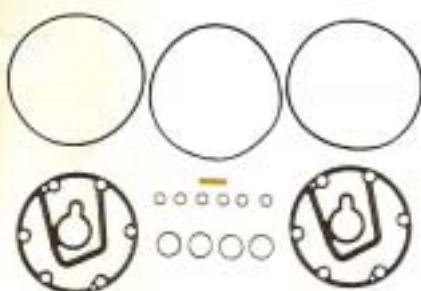

for DIESEL KIKI-DKS16H(R12)(R134)

YL-T2116