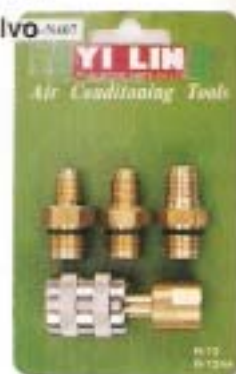

YL-N407

for Volvo

1/4" SAE Male Flare Thread

Valve Cores

YL-N418

For Peugeot / Volvo

YL-N418B

M10 R134a