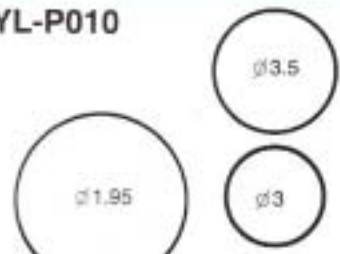

for KIKI DKS-13S

YL-P010