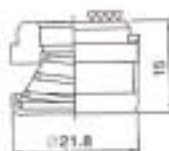

Seals

YL-N390

for SD505 (9056)
SD507 (9173)

YL-N390A

Includes
YL-N390A
YL-N390B
O-Ring

for SD505
SD507

YL-N390B

for SD505
SD507

YL-N391

for SD507 (8353)
SD508 (8390)

YL-N391A

Includes
YL-N391A
YL-N391B
O-Ring

for SD507
SD508

YL-N391B

for SD507
SD508

YL-N392

for SD709

YL-N392A

Includes
YL-N392A
YL-N392B
O-Ring

for SD709

YL-N392B

for SD709

YL-N393

for Panasonic

YL-N393A

Includes
YL-N390A
YL-N393B
O-Ring

for SD505
SD507

YL-N393B

for Panasonic

YL-N394

for ND 10P15C
ND 10P17C

YL-N394A

Includes
YL-N394A
YL-N394B
O-Ring

for ND 10P15C

YL-N394B

for ND 10P15C