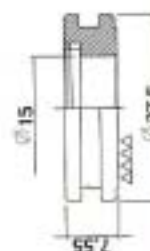

Seals

YL-N390

for SD505 (9056)
SD507 (9173)

YL-N390A

Includes
YL-N390A
YL-N390B
O-Ring

for SD505
SD507

YL-N390B

for SD505
SD507

YL-N391

for SD507 (8353)
SD508 (8390)

YL-N391A

Includes
YL-N391A
YL-N391B
O-Ring

for SD507
SD508

YL-N391B

for SD507
SD508

YL-N392

for SD709

YL-N392A

Includes
YL-N392A
YL-N392B
O-Ring

for SD709

YL-N392B

for SD709

YL-N393

for Panasonic

YL-N393A

Includes
YL-N390A
YL-N393B
O-Ring

for SD505
SD507

YL-N393B

for Panasonic

YL-N394

for ND 10P15C
ND 10P17C

YL-N394A

Includes
YL-N394A
YL-N394B
O-Ring

for ND 10P15C

YL-N394B

for ND 10P15C