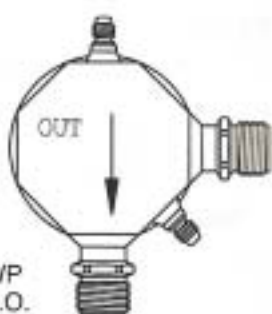

YL-32036

PORT: 1/4 SWP
INLET: 3/4" M.O.
OUTLET: 3/4" M.O.
DIA: 89mm
LENGTH: 230mm