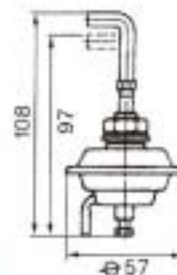

YL-4304
for Universal