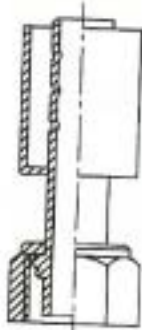

Straight Female O-Ring

YL-L1AB0 #6
YL-L2AB0 #8
YL-L3AB0 #10