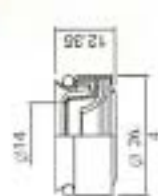

YL-N428B

for SS96 ND 7SB
SD7H15/709/7V16
Tama 1020