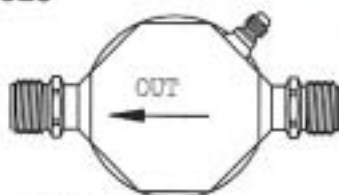

YL-31030

YL-31029

PORT: 1/4" SWP
INLET: 3/4" M.O.
OUTLET: 3/4" M.O.
DIA: 89mm
LENGTH: 230mm