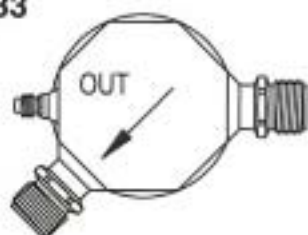

YL-31030

PORT: 1/4" SWP
 INLET: 3/4" M.O.
 OUTLET: 3/4" M.O.
 DIA: 89mm
 LENGTH: 230mm

YL-31032

PORT: 1/4" SWP
 INLET: 3/4" M.O.
 OUTLET: 3/4" M.O.
 DIA: 89mm
 LENGTH: 230mm

ACCUMULATORS

YL-31033

PORT: 1/4" SWP
 INLET: 3/4" M.O.
 OUTLET: 3/4" M.O.
 DIA: 89mm
 LENGTH: 230mm