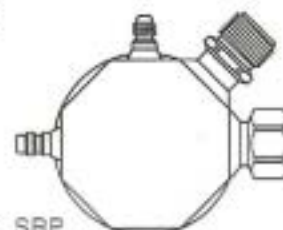

PORT:R134a SRP
M12 SWP
INLET:27°P2.0 F.O.
OUTLET:27°P2.0 M.O.
DIA:89mm
LENGTH: 230mm

YL-34003

GM,VW