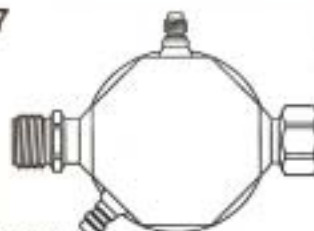

PORT:R134a SRP
M12 SWP
INLET:27°P2.0 F.O.
OUTLET:27°P2.0 M.O.
DIA:89mm
LENGTH: 230mm

YL-34008

GM