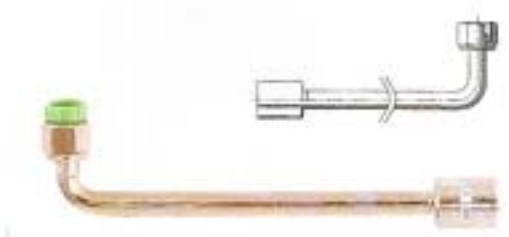

YL-L2DB9 #8
(90°)Female O-Ring