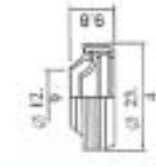

for Ford

for FS10/FX15