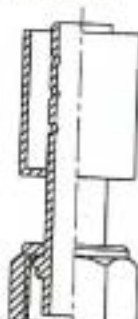

Straight Female O-Ring

YL-L1BB0 #6
YL-L2BB0 #8
YL-L3BB0 #10