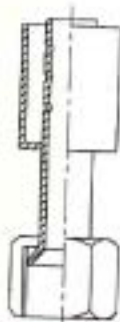

Straight Female Flare

YL-L1BA0 #6
YL-L2BA0 #8
YL-L3BA0 #10