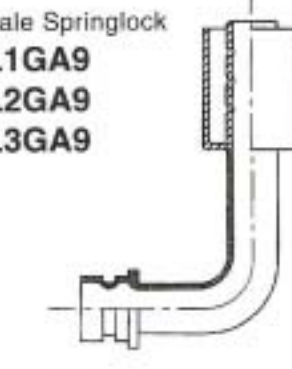

(90°) Male Springlock
YL-L1GA9
YL-L2GA9
YL-L3GA9