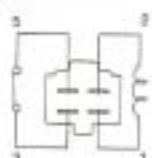

YL-5008

for Honda

OE# 515580-40610
12V20A
4pin

YL-5009

12V20A
water proof type (Rubber)
4pin

YL-5010

24V10A
water proof type (Rubber)
4pin

YL-5011D
for Honda