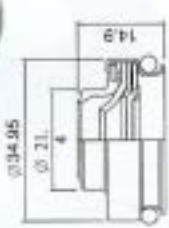

YL-N429

for Mitsubishi
NSO MSC90105
Calsonic V7

YL-N430B

for V5 DA6/HR6/HT6

YL-N438

for DKS 30C
OE#BEL 100-17E

Seals

YL-N439