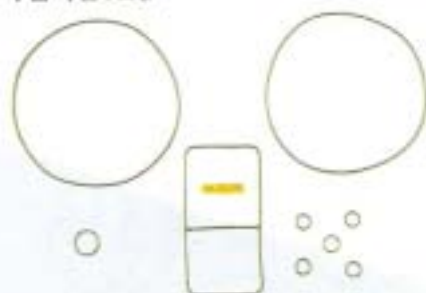

for MITSUBISHI-MS105

YL-T2128