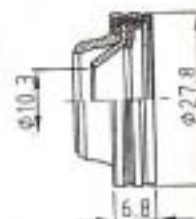

for ND 10PA

YL-N455

for New Design SD 708

YL-N456