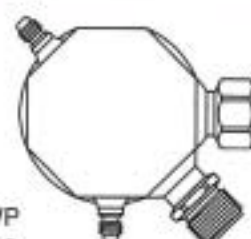

YL-32008

PORT: 1/4 SWP
INLET: 3/4" F.O.
OUTLET: 3/4" M.O.
DIA: 89mm
LENGTH: 230mm

YL-32009

PORT: 1/4 SWP
INLET: 3/4" F.O.
OUTLET: 3/4" M.O.
DIA: 89mm
LENGTH: 230mm

YL-32010

GM

PORT: 1/4 SWP
INLET: 3/4" F.O.
OUTLET: 3/4" M.O.
DIA: 89mm
LENGTH: 230mm