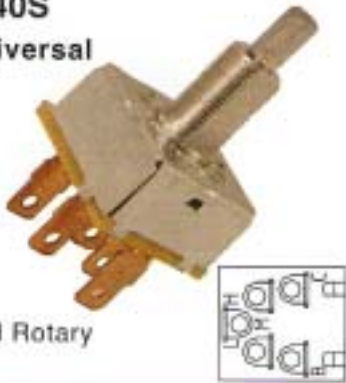

Blower Switches

YL-5030
for Universal

W/Resistor
3 Speed Rotary
3 pin

YL-5040M
for Universal

4 Speed Rotary
6 pin

YL-5040N
for Universal

3 Speed Rotary
6 pin

YL-5040S
for Universal

3 Speed Rotary
5 pin

YL-5040Y
for Universal

Knobs available
W/O Resistor
3 Speed Rotary
5 pin

YL-5041
for Universal

W/O Resistor
3 Speed Rotary
5 pin

YL-5041A
for Universal

4 Speed Rotary
6 pin

YL-5041C
for Blower Switch/ Thermostat