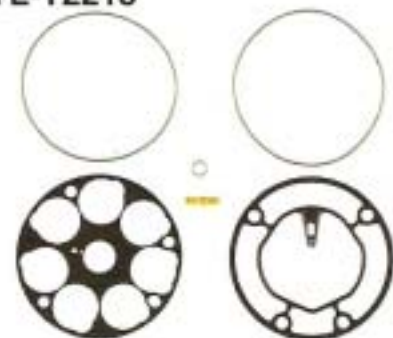

for GM/HARRISON-DA6/HR6/HR6HE/H

YL-T2215