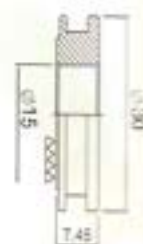

Seals

YL-N395

Includes
YL-N391A
YL-N395B
O-Ring

for Diesel Ki Ki DKV - 14A

YL-N391A

for SD 507
508

YL-N395B

YL-N396

Includes
YL-N394A
YL-N396B
O-Ring

for Nipondenso 10908

YL-N394A

for ND 10P15C

YL-N396B

YL-N398

Includes
YL-N398A
YL-N398B
O-Ring

for TV

YL-N398A

for TV

YL-N398B

for V7 R134a

YL-N388

Includes
YL-N388A
YL-N388B
O-Ring

for DKV 14B
DKS 15BH

YL-N388A

for DKV 14B
DKS 15BH

YL-N388B

for DKV 14B
DKS 15BH

YL-N389

Includes
YL-N389A
YL-N389B
O-Ring

for TR 090
DKS 13G/15G/17G

YL-N389A

for TR 090
DKS 13G/15G/17G

YL-N389B

for TR 090
DKS 13G/15G/17G