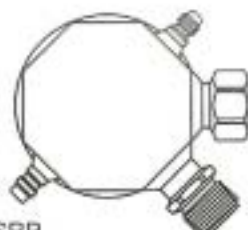

PORT:R134a SRP
M12 SWP
INLET:27°P2.0 F.O.
OUTLET:27°P2.0 M.O.
DIA:89mm
LENGTH: 230mm

YL-34004

VW