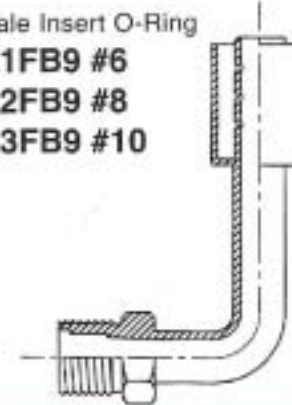

(90°) Male Insert O-Ring
YL-L1FB9 #6
YL-L2FB9 #8
YL-L3FB9 #10