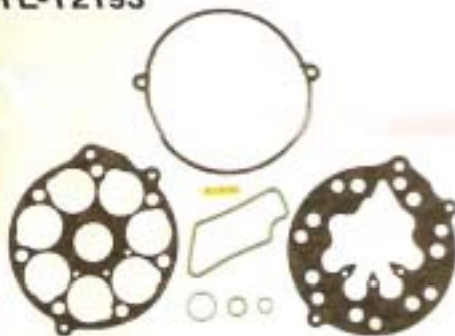

Gasket Kits

YL-T2188

for GM/HARRISON-CVCC

YL-T2195

for DENSO-7SB16C

YL-T2198

for GM/HARRISON-HD6/HT6

YL-T2203