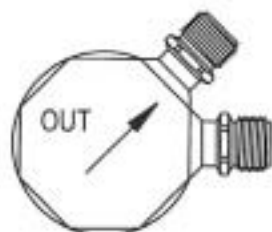

YL-30135

INLET: 27" P1.5 F.O.
 OUTLET: 27" P1.5 M.O.
 DIA: 89mm
 LENGTH: 230mm

YL-30141

INLET: 3/4" M.O.
 OUTLET: 3/4" M.O.
 DIA: 89mm
 LENGTH: 230mm

YL-30142

INLET: 3/4" M.O.
 OUTLET: 3/4" M.O.
 DIA: 89mm
 LENGTH: 230mm