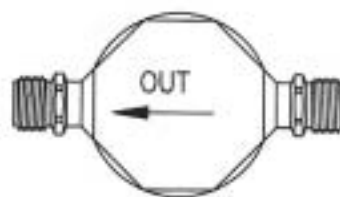

YL-30141

INLET: 3/4" M.O.
OUTLET: 3/4" M.O.
DIA: 89mm
LENGTH: 230mm