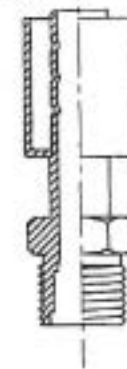

Straight Male Insert O-Ring

YL-L1FB0 #6
YL-L2FB0 #8
YL-L3FB0 #10