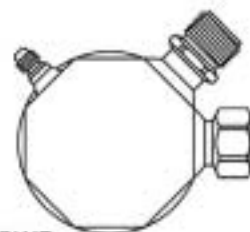

YL-31102

GM

PORT: 1/4" SWP
INLET: 3/4" M.O.
OUTLET: 3/4" M.O.
DIA: 89mm
LENGTH: 230mm

YL-31106

GM