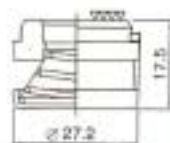

for SD 507
508