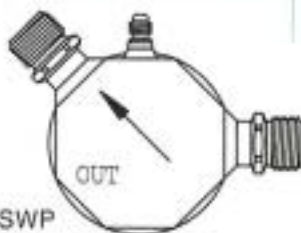

YL-31030

PORT: 1/4" SWP
INLET: 3/4" M.O.
OUTLET: 3/4" M.O.
DIA: 89mm
LENGTH: 230mm

YL-31032