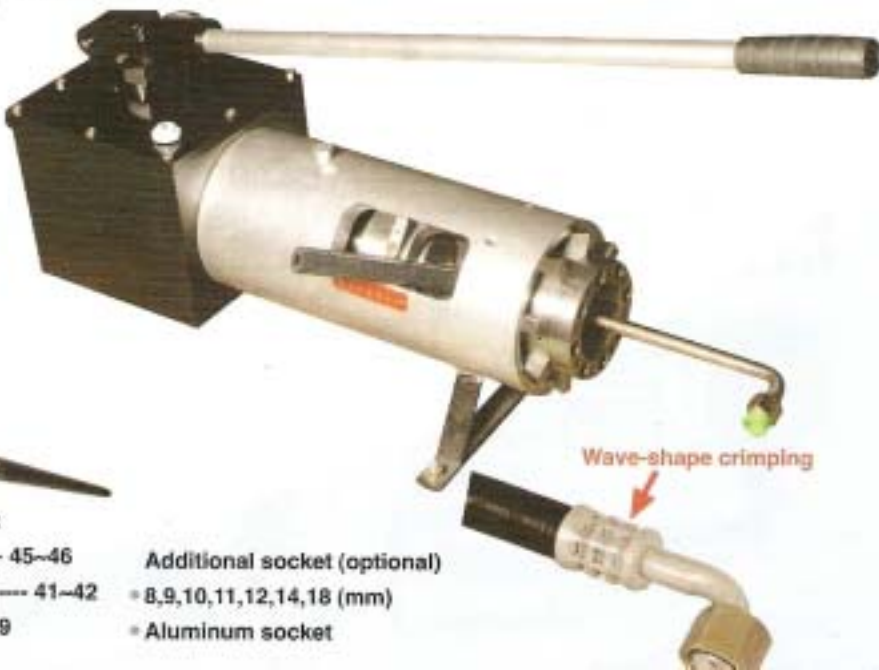

Wave-shape crimping

Additional socket (optional)
• 8,9,10,11,12,14,18 (mm)
• Aluminum socket