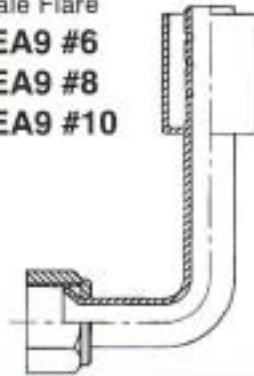

(90°) Female Flare
YL-L1EA9 #6
YL-L2EA9 #8
YL-L3EA9 #10