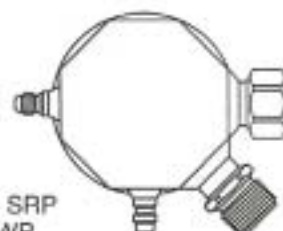

PORT:R134a SRP
M12 SWP
INLET:27°P2.0 F.O.
OUTLET:27°P2.0 M.O.
DIA:89mm
LENGTH: 230mm

YL-34009