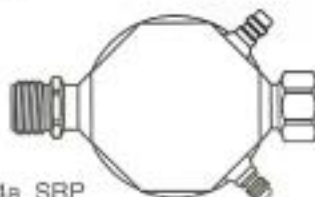

PORT:R134a SRP
M12 SWP
INLET:27°P2.0 F.O.
OUTLET:27°P2.0 M.O.
DIA:89mm
LENGTH: 230mm

YL-34002

GM