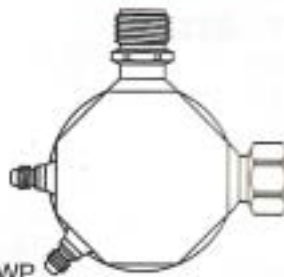

YL-32033

PORT: 1/4 SWP
INLET: 3/4" F.O.
OUTLET: 3/4" M.O.
DIA: 89mm
LENGTH: 230mm