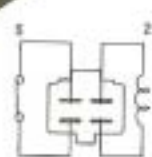

Power Relays

YL-5001A
YL-5001B

A: 12V20A
B: 12V30A
4pin

YL-5002A
YL-5002B

OE# 51580-40080
A: 12V20A
B: 12V30A
4pin

YL-5003A
YL-5003B

OE# GSM-1125T-100
A: 24V10A
B: 24V15A
4pin

YL-5004A
YL-5004B

A: 24V10A
B: 24V15A
4pin

YL-5005A
YL-5005B

A: 24V10A
B: 24V15A
4pin

YL-5006A
YL-5006B

A: 12V20A
B: 12V30A
4pin

YL-5007

for Honda / Subaru

OE# 515580-40160 ; 82501AA210
12V20A
4pin

YL-5008

for Honda

OE# 515580-40610
12V20A
4pin

YL-5009

12V20A
water proof type (Rubber)
4pin

YL-5010

24V10A
water proof type (Rubber)
4pin

YL-5011D
for Honda

12V40A
5pin

YL-5013
for Toyota

OE# 90987-02006
056700-6912
12V30A
4pin

YL-5014

For Toyota

OE# 90987-04002
056700-6780
12V30A
5pin

YL-5015

for Bosch Type Universal

OE# 0 332 014 157
12V30A
4pin

YL-5016A 5016B
for Bosch-Type Universal

A: 12V30A
B: 24V15A
OE# 0 332 014 150
0 332 019 150
5pin