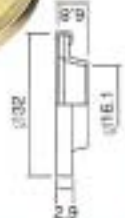

YL-N427

for Nissan
(A)