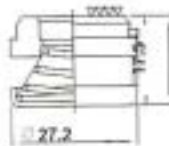

Seals

YL-N390

for SD505 (9056)
SD507 (9173)

YL-N390A

Includes
YL-N390A
YL-N390B
O-Ring

for SD505
SD507

YL-N390B

for SD505
SD507

YL-N391

for SD507 (8353)
SD508 (8390)

YL-N391A

Includes
YL-N391A
YL-N391B
O-Ring

for SD507
SD508

YL-N391B

for SD507
SD508

YL-N392

for SD709

YL-N392A

Includes
YL-N392A
YL-N392B
O-Ring

for SD709

YL-N392B

for SD709

YL-N393

for Panasonic

YL-N393A

Includes
YL-N390A
YL-N393B
O-Ring

for SD505
SD507

YL-N393B

for Panasonic

YL-N394

for ND 10P15C
ND 10P17C

YL-N394A

Includes
YL-N394A
YL-N394B
O-Ring

for ND 10P15C

YL-N394B

for ND 10P15C