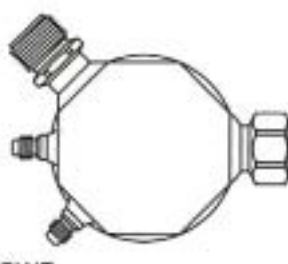

YL-32035

PORT: 1/4 SWP
INLET: 3/4" F.O.
OUTLET: 3/4" M.O.
DIA: 89mm
LENGTH: 230mm