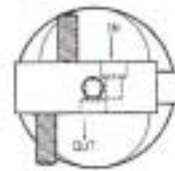

YL-0903

for Chrysler-Dodge LT Trucks

IN: PAD
OUT: PAD
DIA: 63.5mm
Height: 128mm