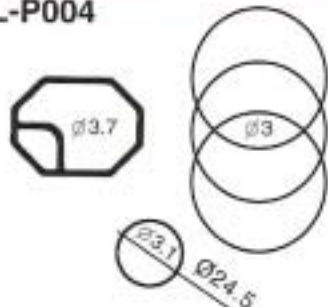

for Panasonic 212

YL-P004

for ND 10PA15C.17C(R134a)

YL-P005