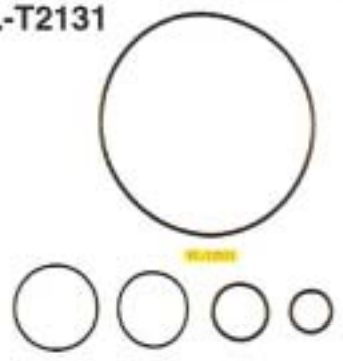

Gasket Kits

YL-T2131

for LENGTN: NVR140S