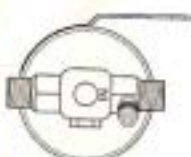

YL-0163

for Ford-Falcon XE
IN:3/8" M.O.
OUT:3/8" M.O.
DIA:70mm
Height:224mm