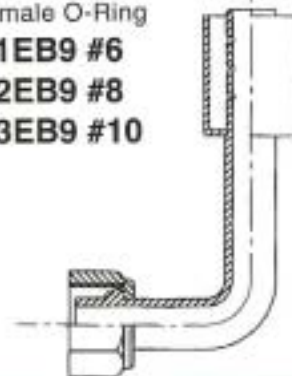

(90°) Female O-Ring
YL-L1EB9 #6
YL-L2EB9 #8
YL-L3EB9 #10