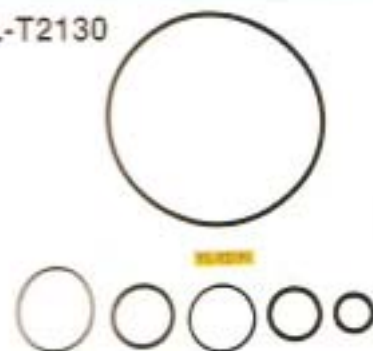

for NIHON-DKV14B

YL-T2130