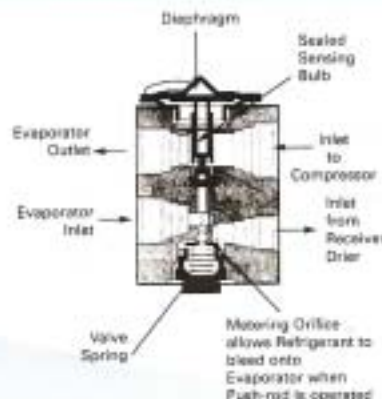

YL-4345

O-Ring
IN:5/8" OUT:3/4"
Proof Pressure 40kg/cm (1.5TON)

YL-4346

O-Ring
IN: 5/8" OUT:3/4"
Proof Pressure 40kg/cm (1.5TON)

Thermostats

YL-4305

Automotive Air-Conditioning

YL-4306