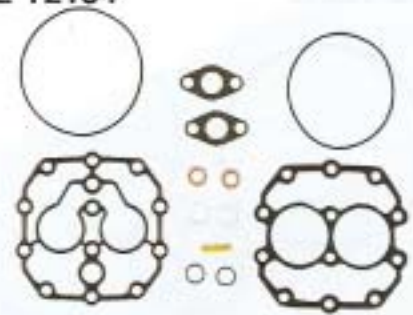

YL-T2184

for TECUMSEH-HG850/1000