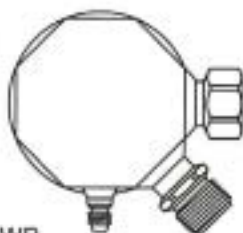

PORT: 1/4 SWP
INLET: 3/4" F.O.
OUTLET: 3/4" M.O.
DIA: 89mm
LENGTH: 230mm

YL-31139

GM

PORT: 1/4 SWP
INLET: 28xP1.5 F.O.
OUTLET: 28xP1.5 M.O.
DIA: 89mm
LENGTH: 230mm

YL-31140

GM

PORT: 1/4 SWP
INLET: 28xP1.5 F.O.
OUTLET: 28xP1.5 M.O.
DIA: 89mm
LENGTH: 230mm