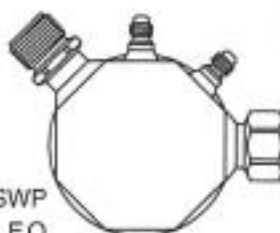

YL-32008

PORT: 1/4 SWP
INLET: 3/4" F.O.
OUTLET: 3/4" M.O.
DIA: 89mm
LENGTH: 230mm

YL-32009

PORT: 1/4 SWP
INLET: 3/4" F.O.
OUTLET: 3/4" M.O.
DIA: 89mm
LENGTH: 230mm

YL-32010

GM

PORT: 1/4 SWP
INLET: 3/4" F.O.
OUTLET: 3/4" M.O.
DIA: 89mm
LENGTH: 230mm