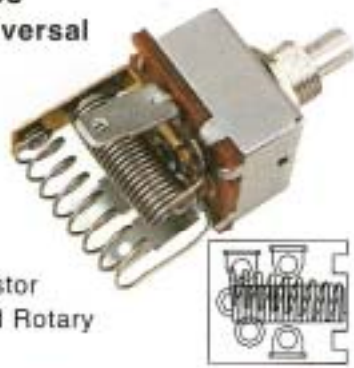

Blower Switches

YL-5030
for Universal

W/Resistor
3 Speed Rotary
3 pin