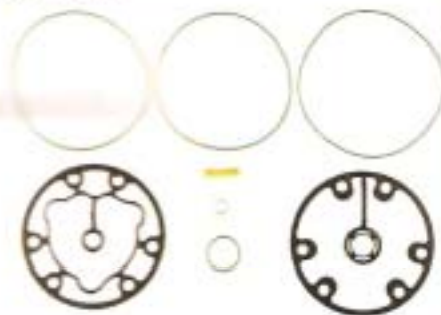

Gasket Kits

YL-T2188

for GM/HARRISON-CVCC

YL-T2195

for DENSO-7SB16C

YL-T2198

for GM/HARRISON-HD6/HT6

YL-T2203