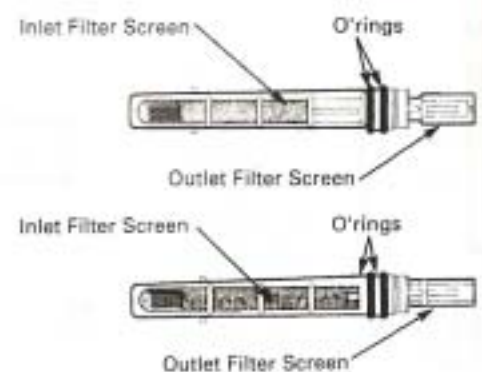

YL-4345

O-Ring
IN:5/8" OUT:3/4"
Proof Pressure 40kg/cm (1.5TON)

YL-4346

O-Ring
IN: 5/8" OUT:3/4"
Proof Pressure 40kg/cm (1.5TON)

Thermostats

YL-4305

Automotive Air-Conditioning

YL-4306