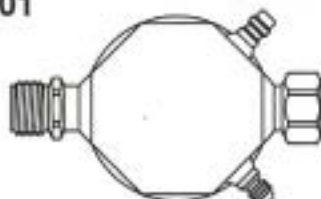

YL-33001

GM

R134a SRP
PORT: M12 SWP
INLET: 27°P2.0 F.O.
OUTLET: 27°P2.0 M.O.
DIA: 89mm
LENGTH: 230mm