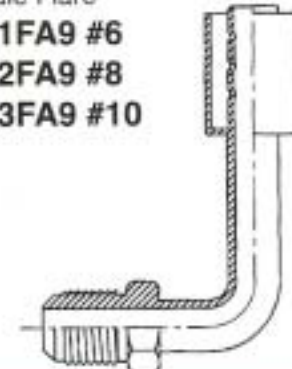

(90°) Male Flare
YL-L1FA9 #6
YL-L2FA9 #8
YL-L3FA9 #10