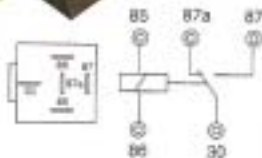

12V40A
5pin